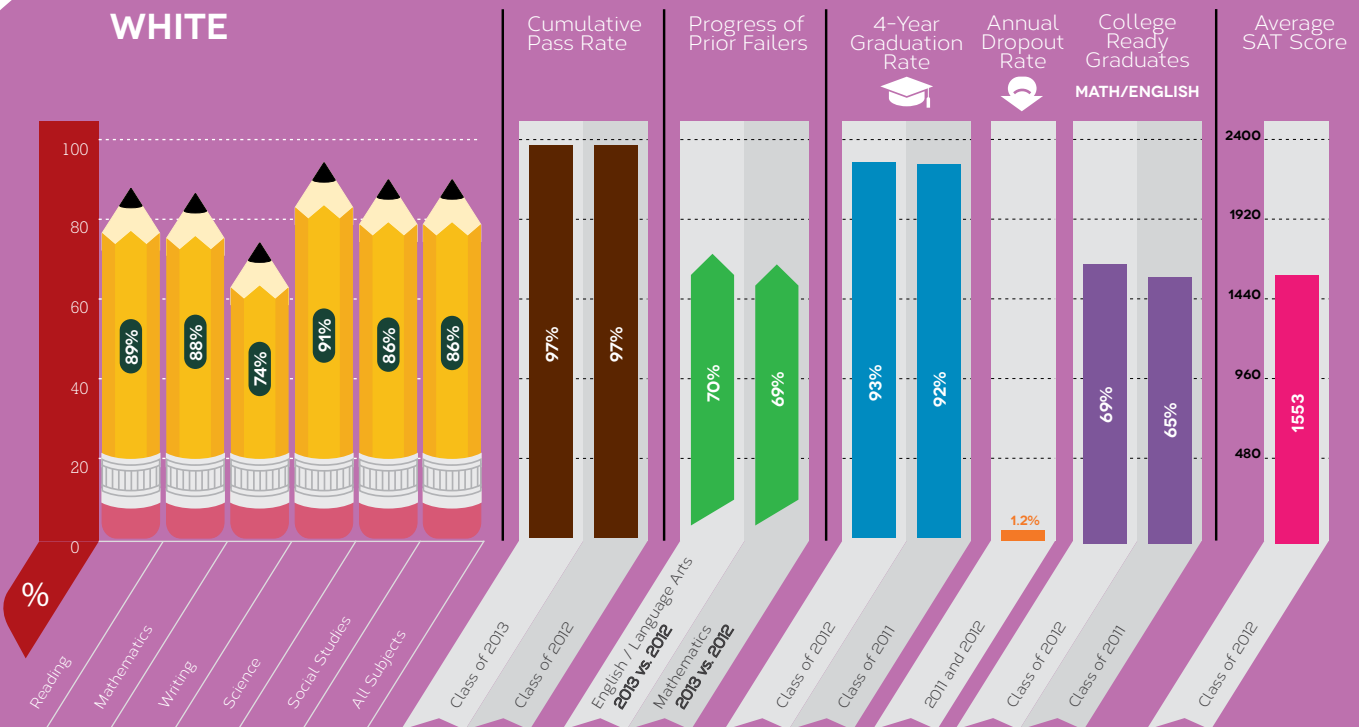

2012-2013 TEXAS ACADEMIC PERFORMANCE

Presented By Greater Austin Black Chamber

AFRICAN AMERICAN

WHITE

HISPANIC

ASIAN