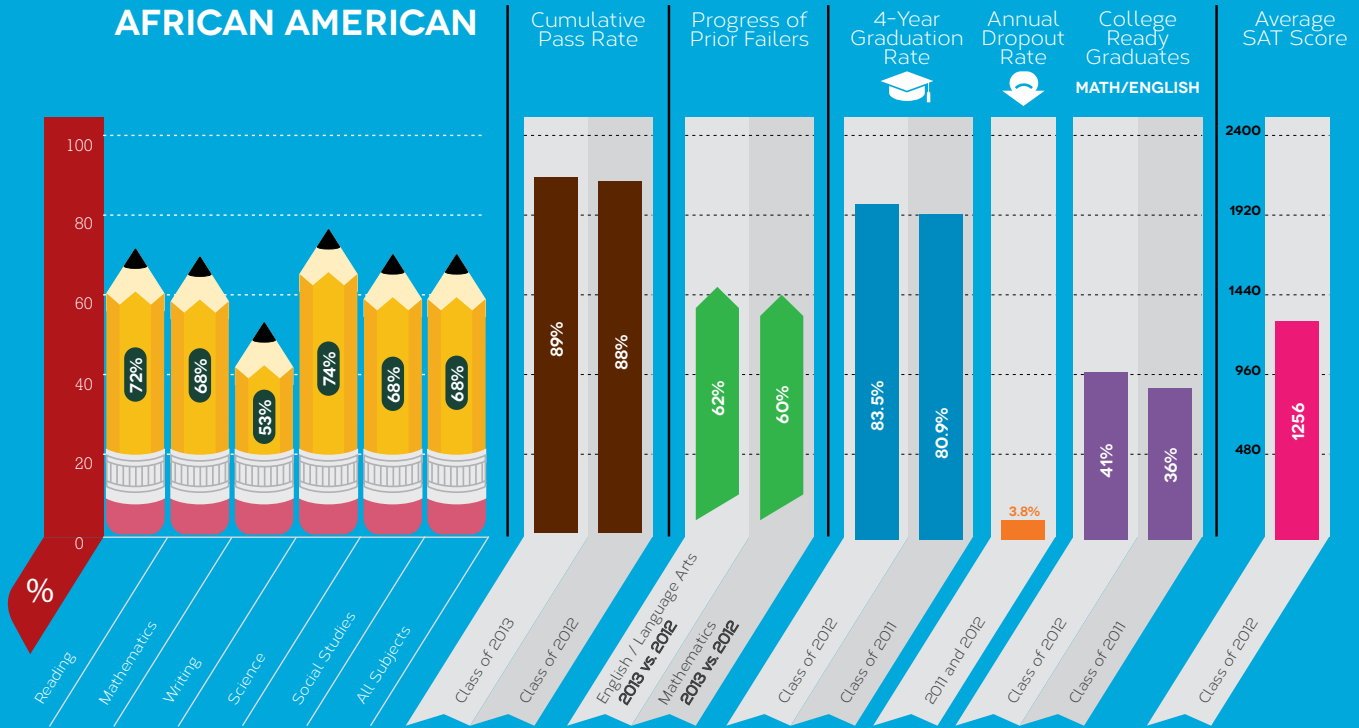

2012-2013 TEXAS ACADEMIC PERFORMANCE

Presented By Greater Austin Black Chamber

AFRICAN AMERICAN

WHITE

HISPANIC

ASIAN