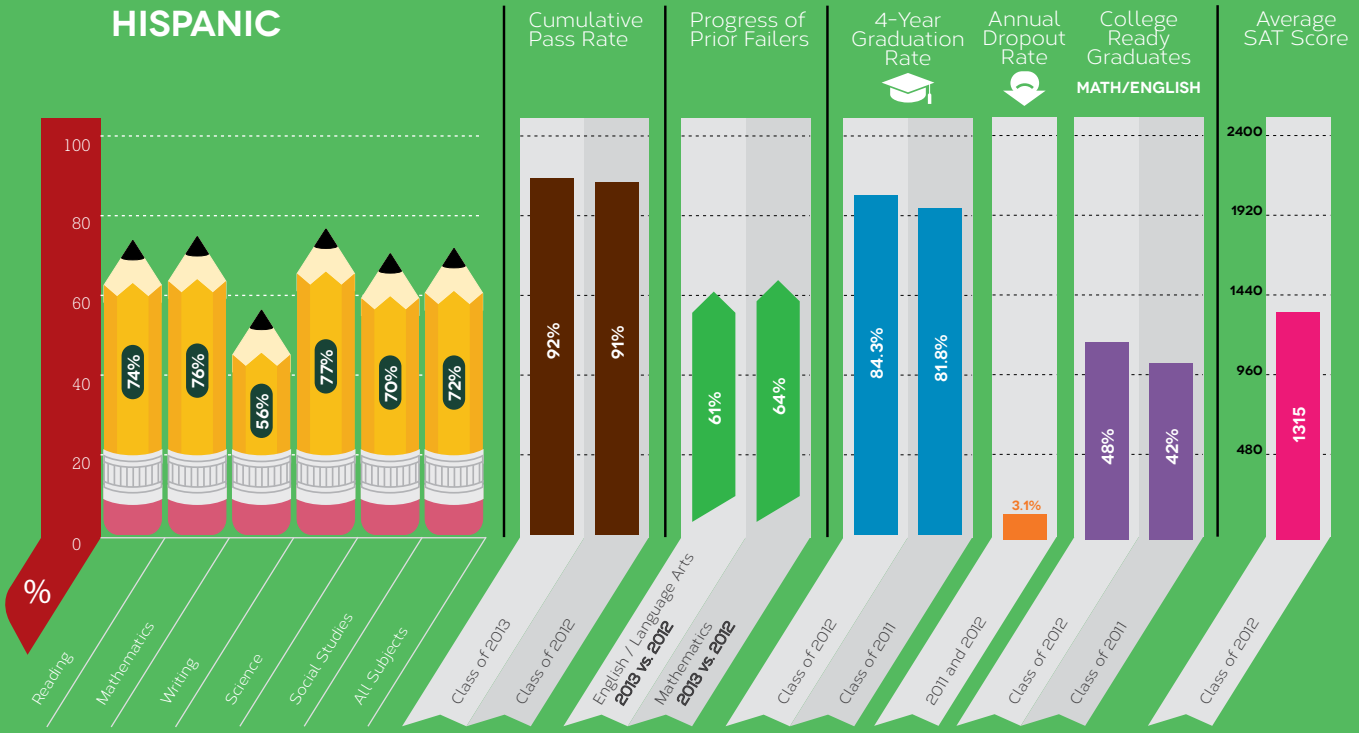

2012-2013 TEXAS ACADEMIC PERFORMANCE

Presented By Greater Austin Black Chamber

AFRICAN AMERICAN

WHITE

HISPANIC

ASIAN